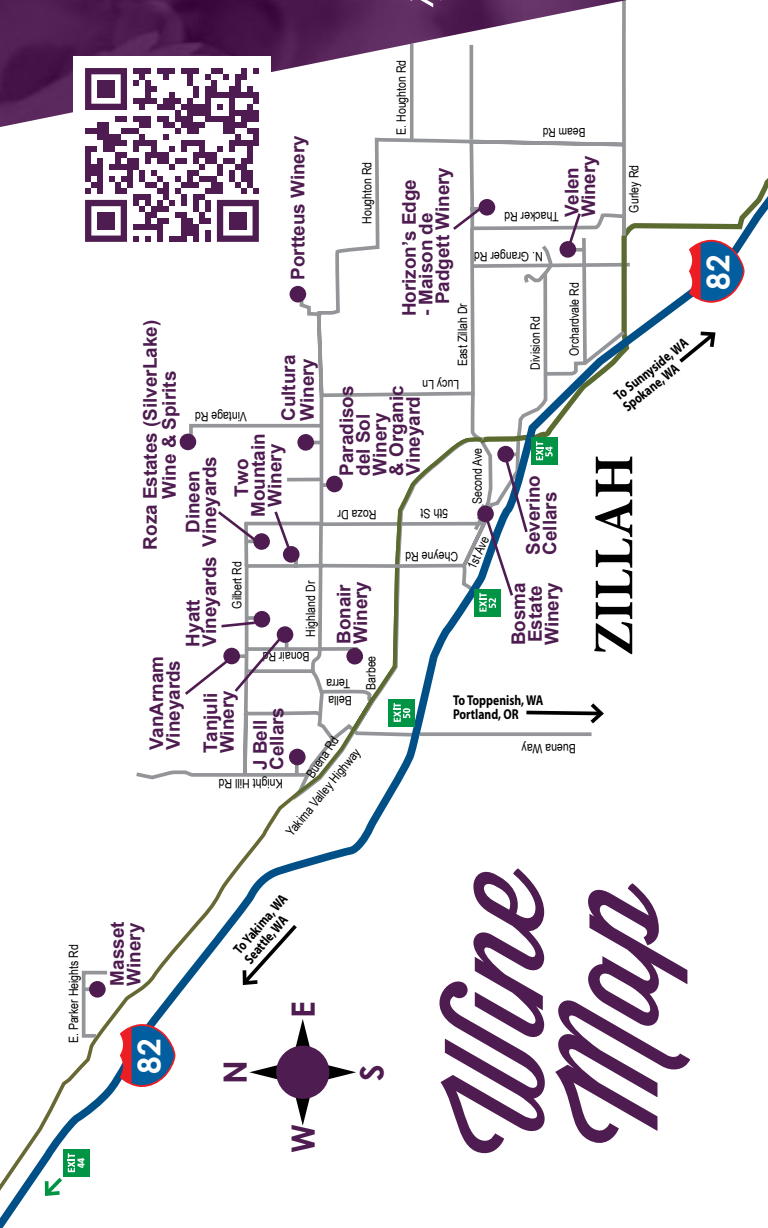

Rattlesnake Hills **WINE TRAIL** *Yakima Valley*

BONAIR WINERY

500 South Bonair Rd, Zillah 98953 • 509.829.6027 • bonairwine.com

BOSMA ESTATE WINERY

513 1st Ave, Suite 90, Zillah 98953 • 509.829.3332 • bosmawine.com

TANJULI WINERY

209 North Bonair Rd, Zillah 98953 • 509.654.9753 • tanjuli.com

VANARNAM VINEYARDS

1305 Gilbert Rd, Zillah 98953 • 360.904.4800 • vanarnamvineyards.com

VELEN WINERY

1381 Orchardvale Rd, Zillah 98953 • 509.854.1120 • velenwinery.com

TWO MOUNTAIN WINERY

2151 Cheyne Rd, Zillah 98953 • 509.829.3900 • twomountainwinery.com

For more information visit RattlesnakeHills.org

WASHINGTON STATE

• Seattle • Spokane •

RATTLESLAKE HILLS
AVA

Yakima ★

Portland •

Wine Map

ZILLA